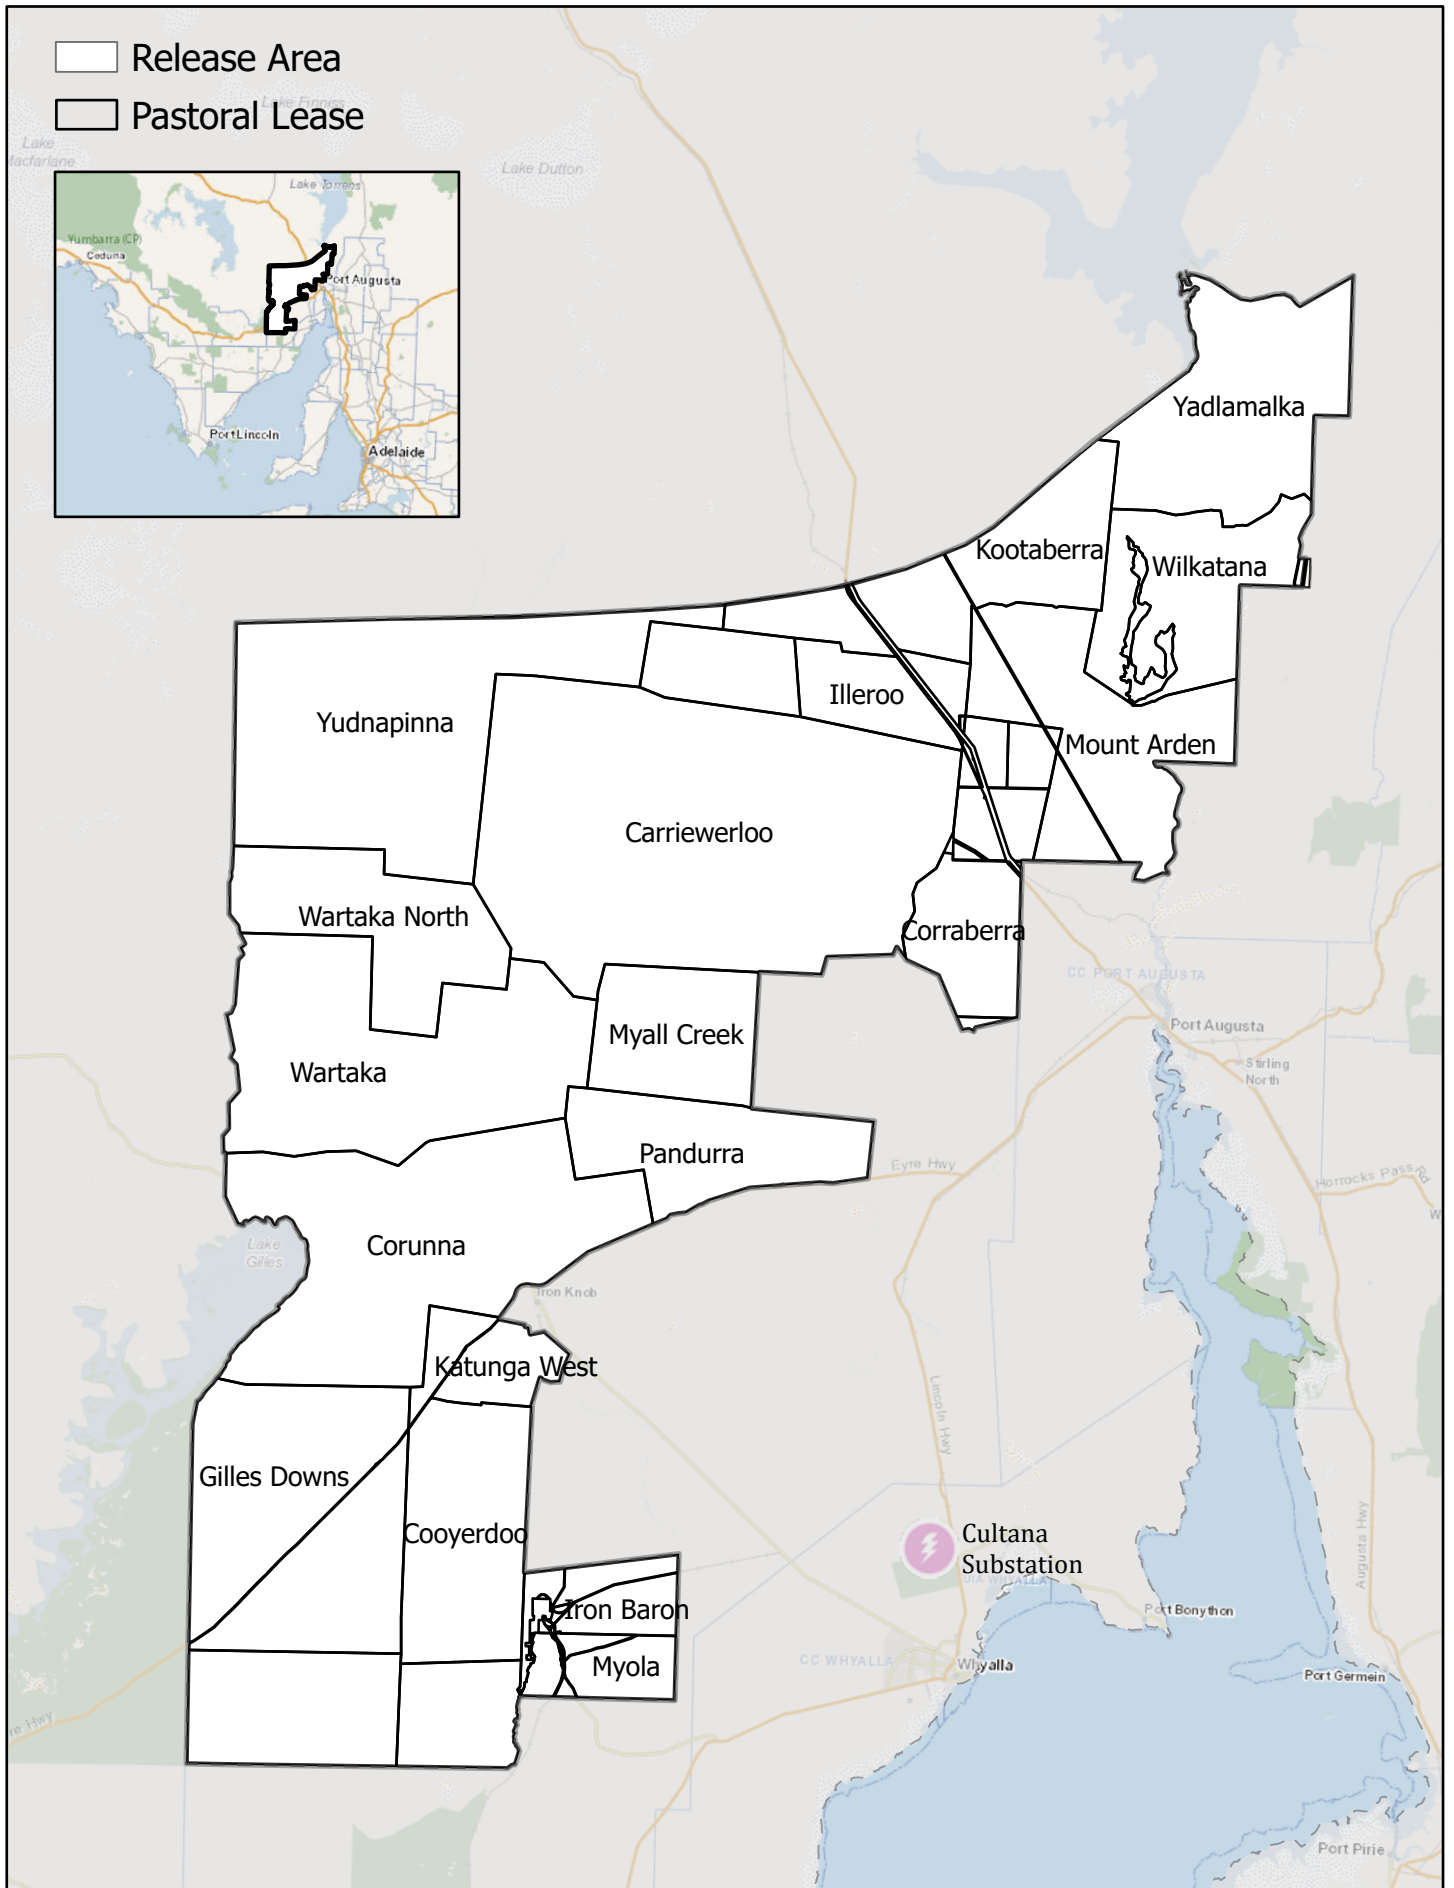

Whyalla West Release Area

Area: 6,600 km²

Source: Department for Energy & Mining
Date: 29/05/2025
Spatial Reference: GDA2020 SA Lambert
MapID: 20240723-06
Disclaimer: There is no warranty that
this map is free from errors or omissions.
© Government of South Australia 2025